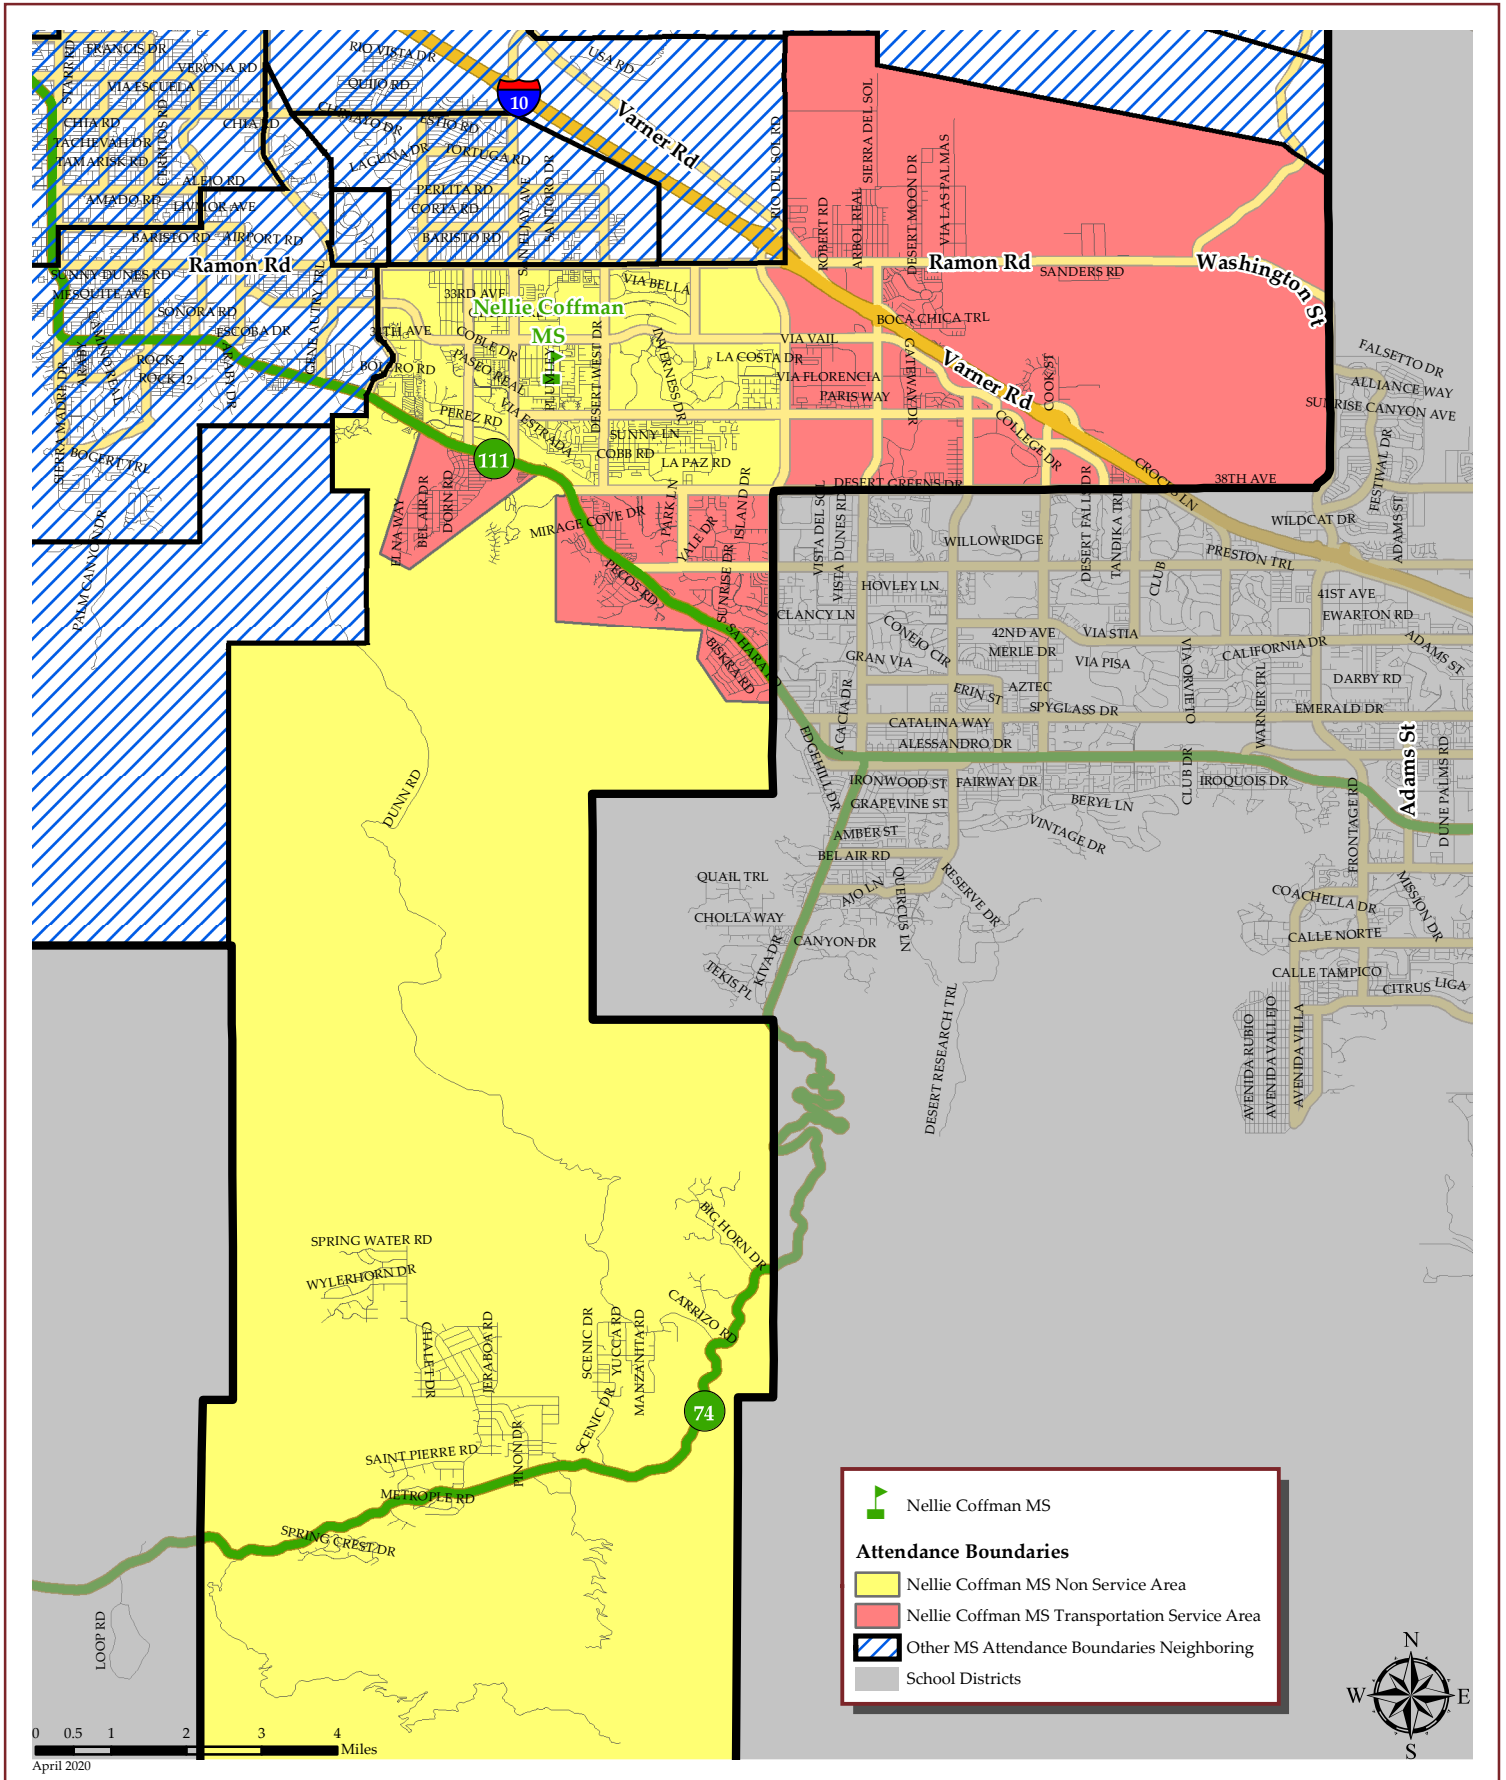

PALM SPRINGS UNIFIED SCHOOL DISTRICT

NELLIE COFFMAN MS BUSING ZONES

PALM SPRINGS UNIFIED SCHOOL DISTRICT

NELLIE COFFMAN MS BUSING ZONES