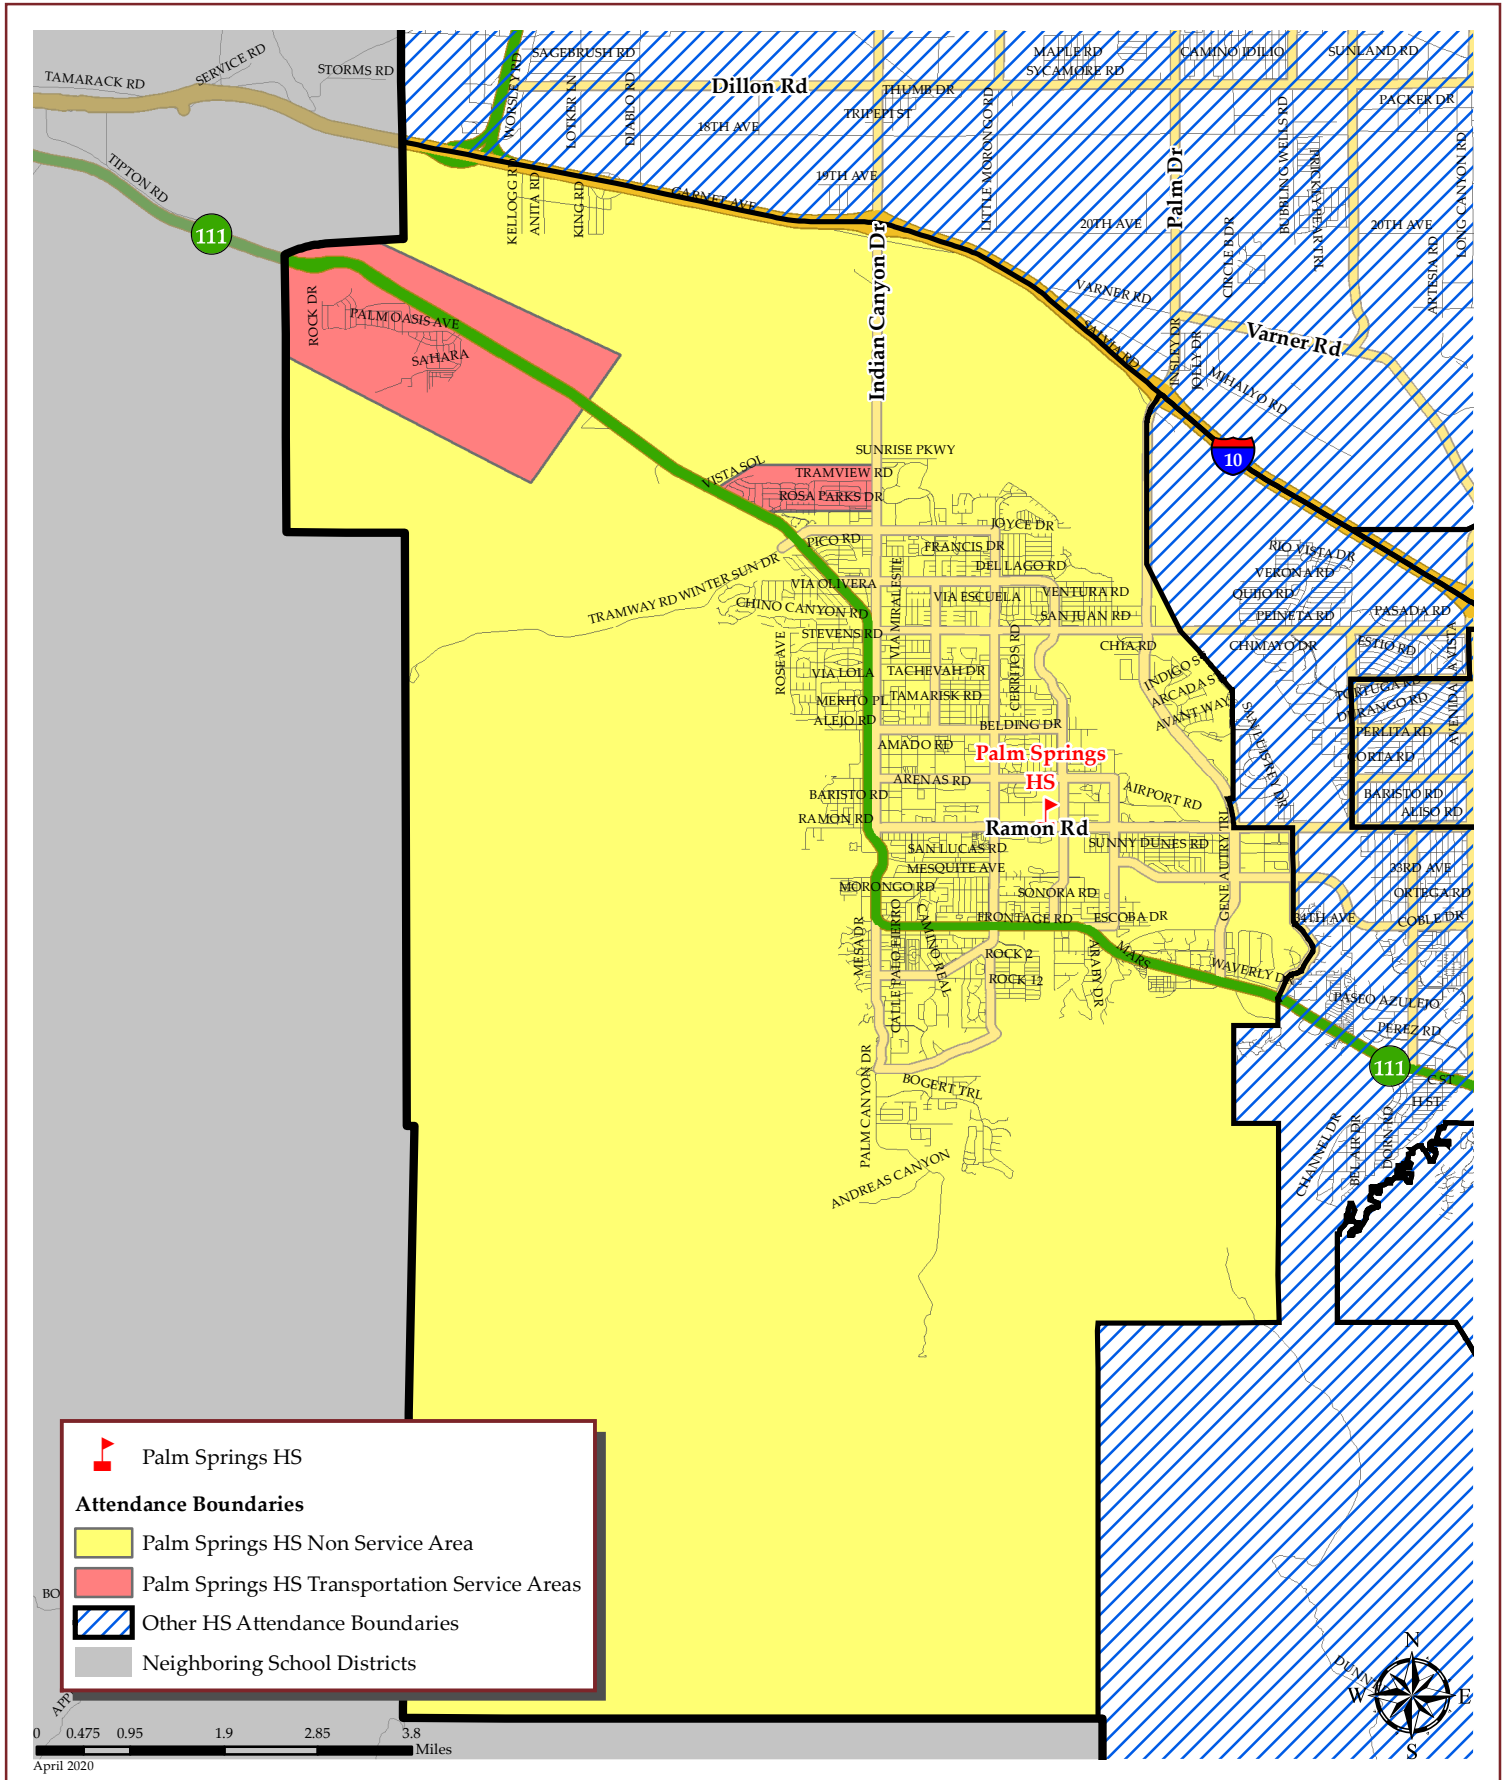

# PALM SPRINGS UNIFIED SCHOOL DISTRICT

## PALM SPRINGS HS BUSING ZONES

Palm Springs HS

**Attendance Boundaries**

- Palm Springs HS Non Service Area
- Palm Springs HS Transportation Service Areas
- Other HS Attendance Boundaries
- Neighboring School Districts

0 0.475 0.95 1.9 2.85 3.8 Miles

April 2020