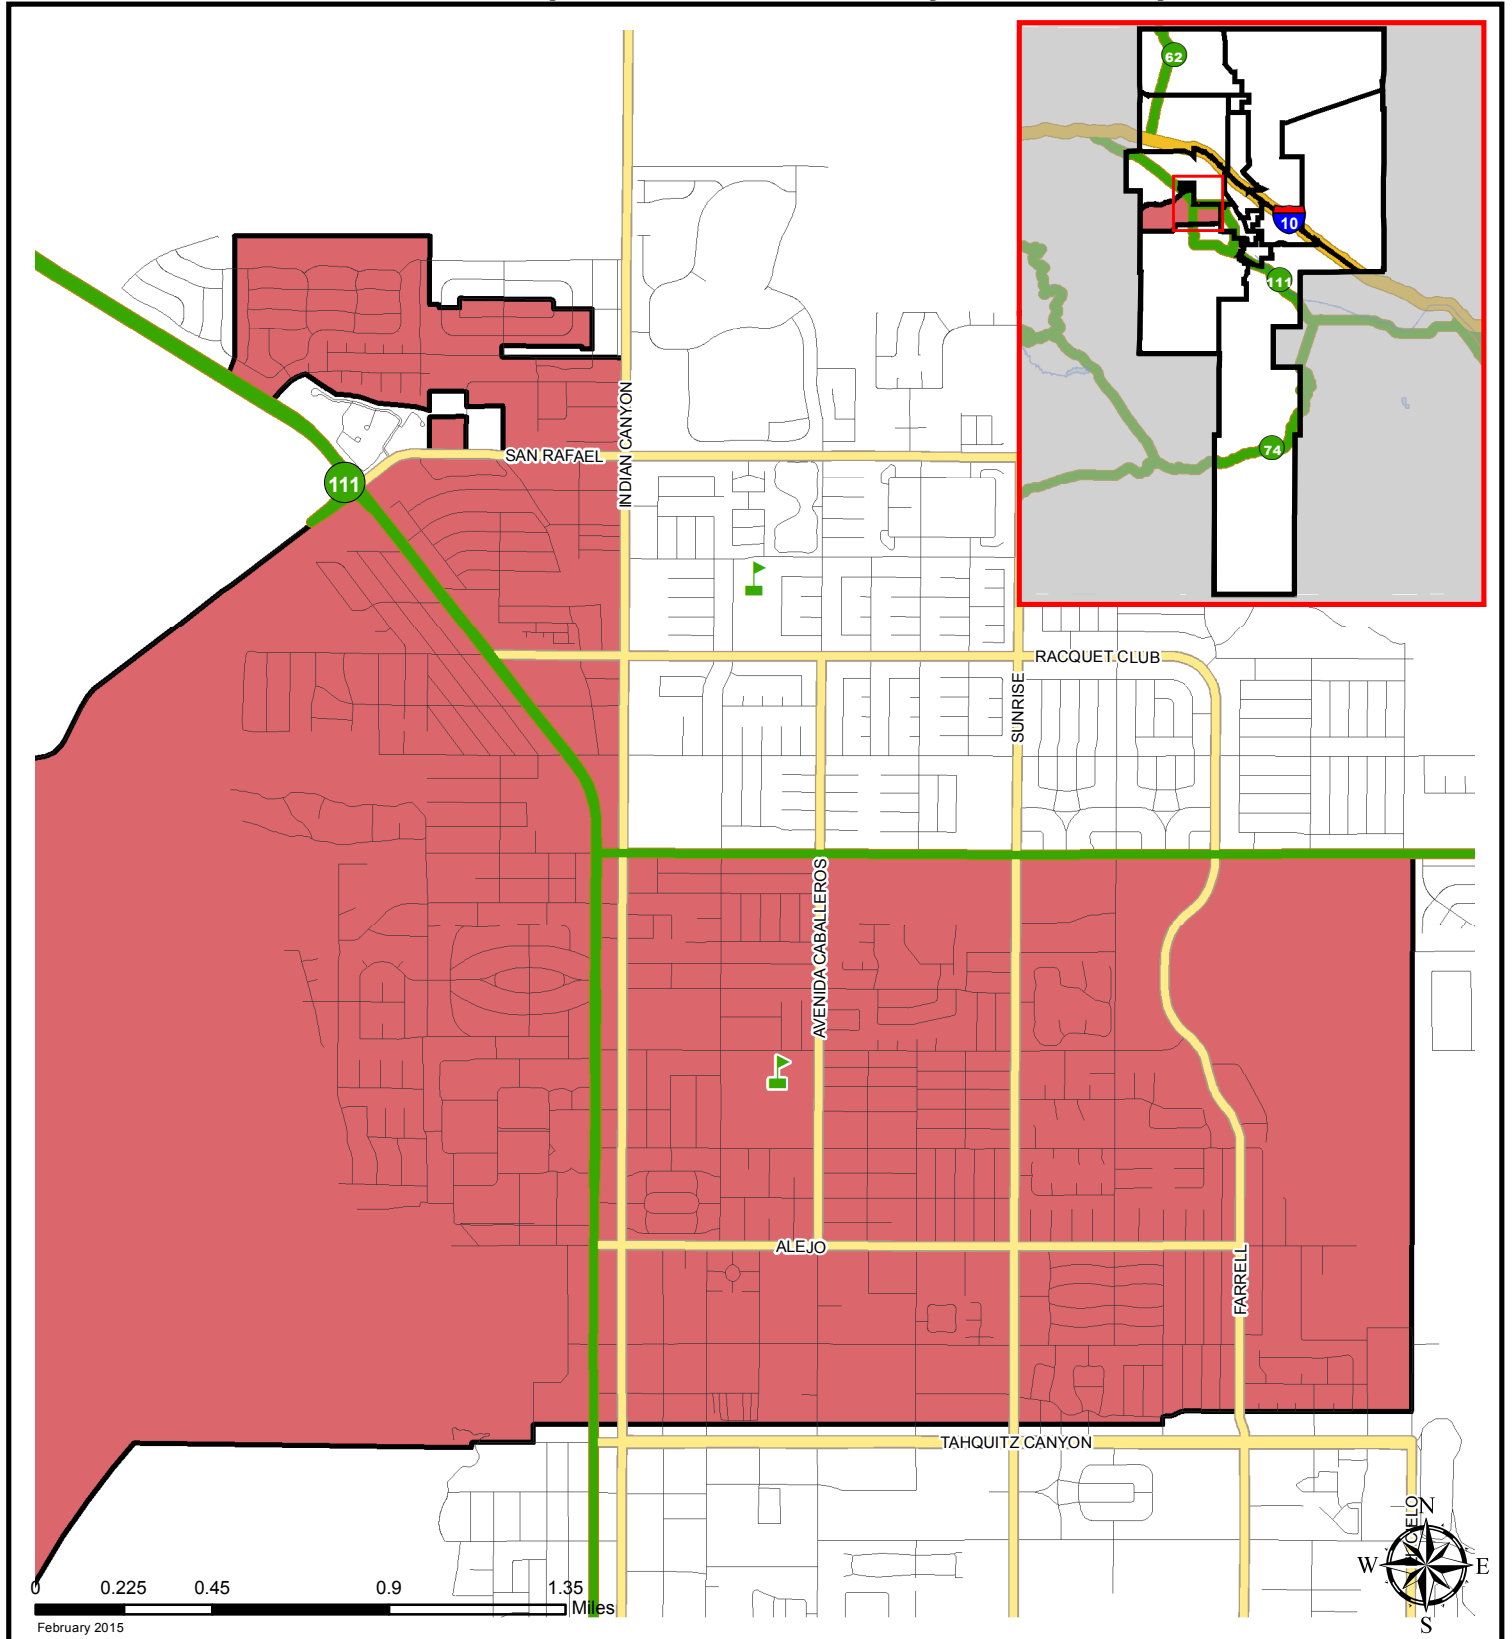

## Current Attendance Boundary of Katherine Finchy Elementary School

### Boundary Description:

The northern boundary for this attendance area runs from the western boundary of the School District along Tram Way to Palm Canyon Drive. The boundary then travels northwest along Palm Canyon Drive to a line that runs approximately 170 feet west of Vista Verde and then north along that line extended to the extension of Tramview Road. The boundary then travels east along Tramview Road to Indian Canyon Drive and then continues south on Indian Canyon Drive to Vista Chino, continuing east from this intersection along Vista Chino to Whitewater Club Drive. The eastern boundary line then travels south along a line extended from the intersection of Vista Chino and Whitewater Club Drive, through the airport and joining with Cielo Road, continuing southward to the point where Cielo Road would intersect Andreas Road. The southern boundary for this attendance area runs west from that point along Andreas Road until it intersects with Sunset Way. The boundary line then runs parallel to Tahquitz Canyon Way along a line 200 feet north of Tahquitz Canyon Way between Sunset Way and Saturmino Drive, and 125 feet north of Tahquitz Canyon Way between Saturmino Drive and Andreas Road. The boundary line then runs west on a line extended from Tahquitz Canyon Way to the western boundary of the School District. The western boundary of this attendance area is the western boundary of the School District.