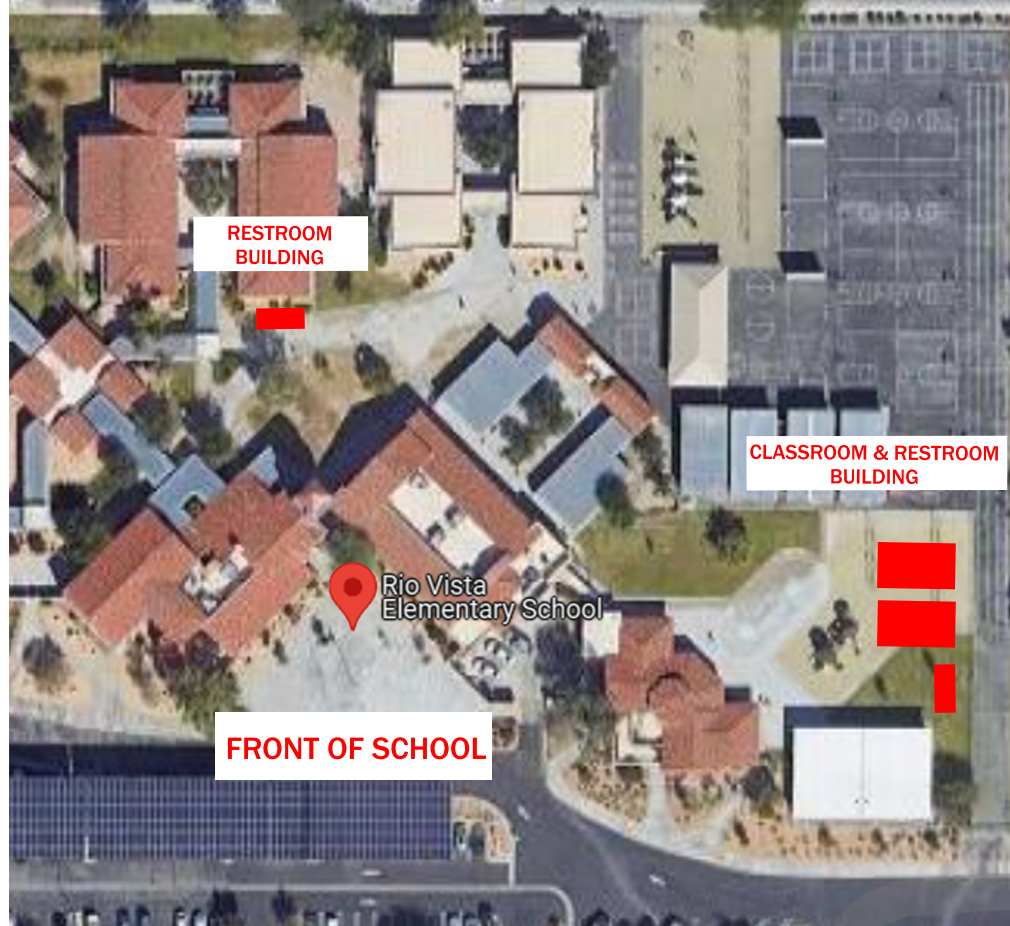

LOCATION OF CLASSROOMS AND RESTROOM BUILDING

PERSPECTIVE
(FINISHES SUBJECT TO CHANGE)

SCALE: NTS

Palm Springs Unified School District
Rio Vista Elementary School
67-700 Verona Rd, Cathedral City, CA 92234